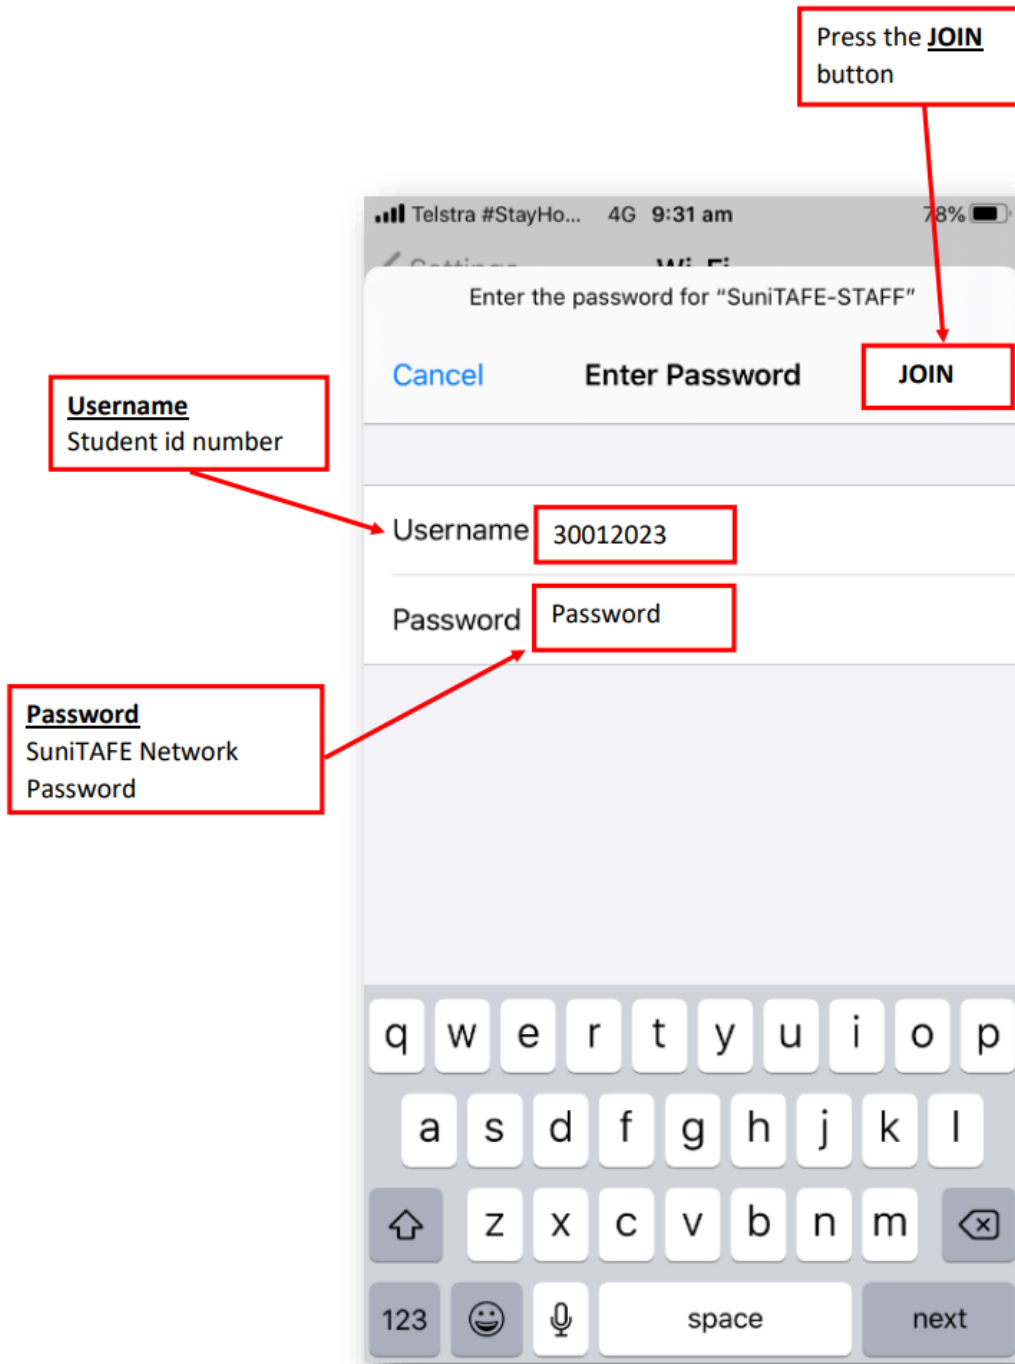

## Connecting to SuniTAFE Student WIFI – iPhone

- Select **Settings** on your Phone
- Select WIFI

## Connecting to SuniTAFE Student WIFI – iPhone