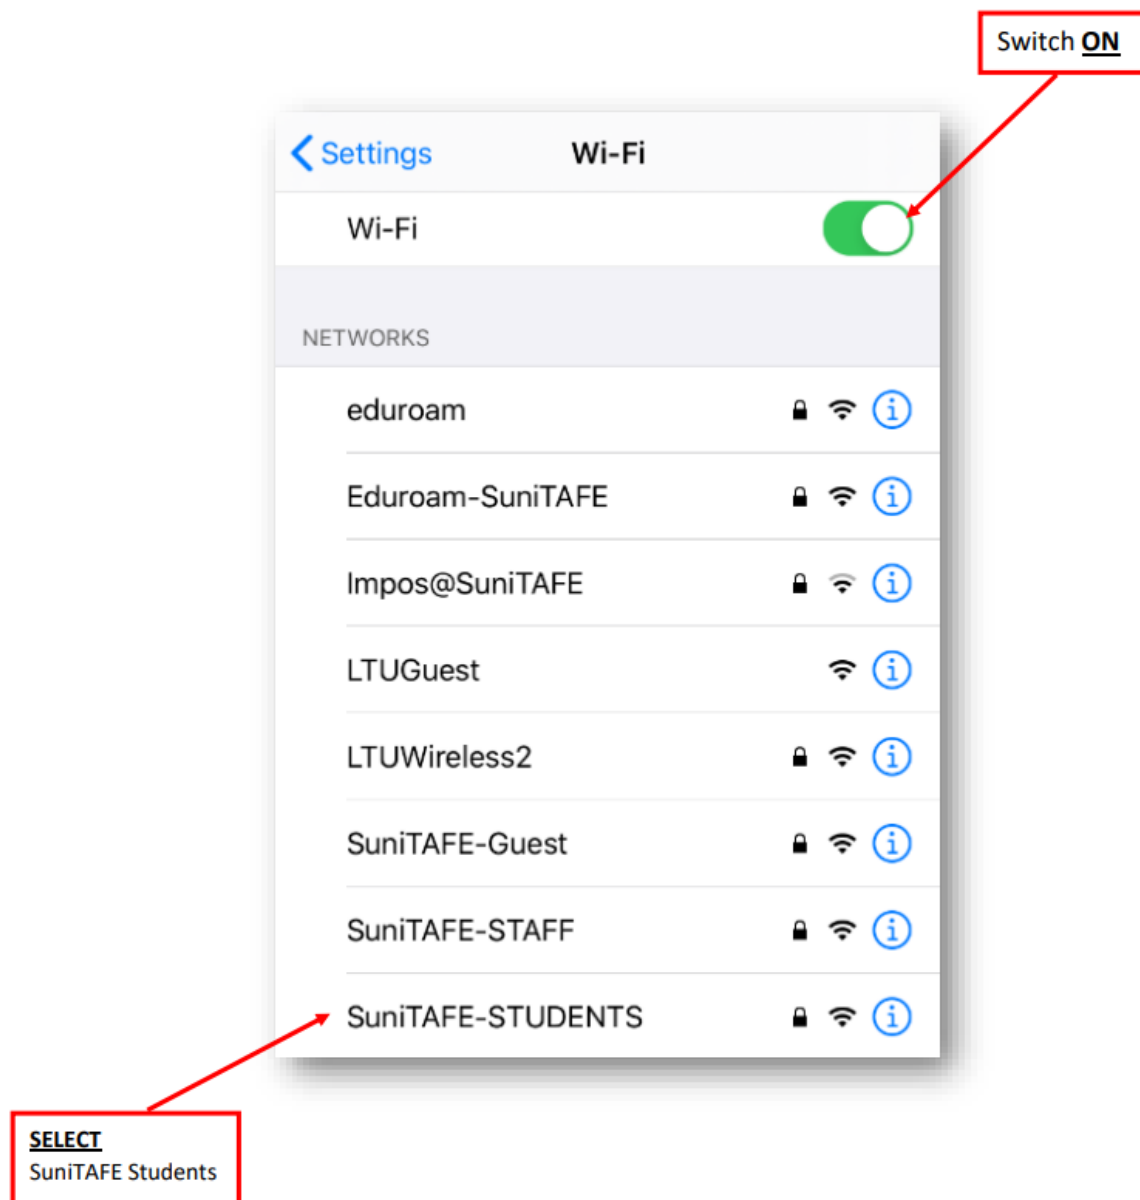

## Connecting to SuniTAFE Student WIFI – iPhone

- Select **Settings** on your Phone
- Select WIFI

## Connecting to SuniTAFE Student WIFI – iPhone