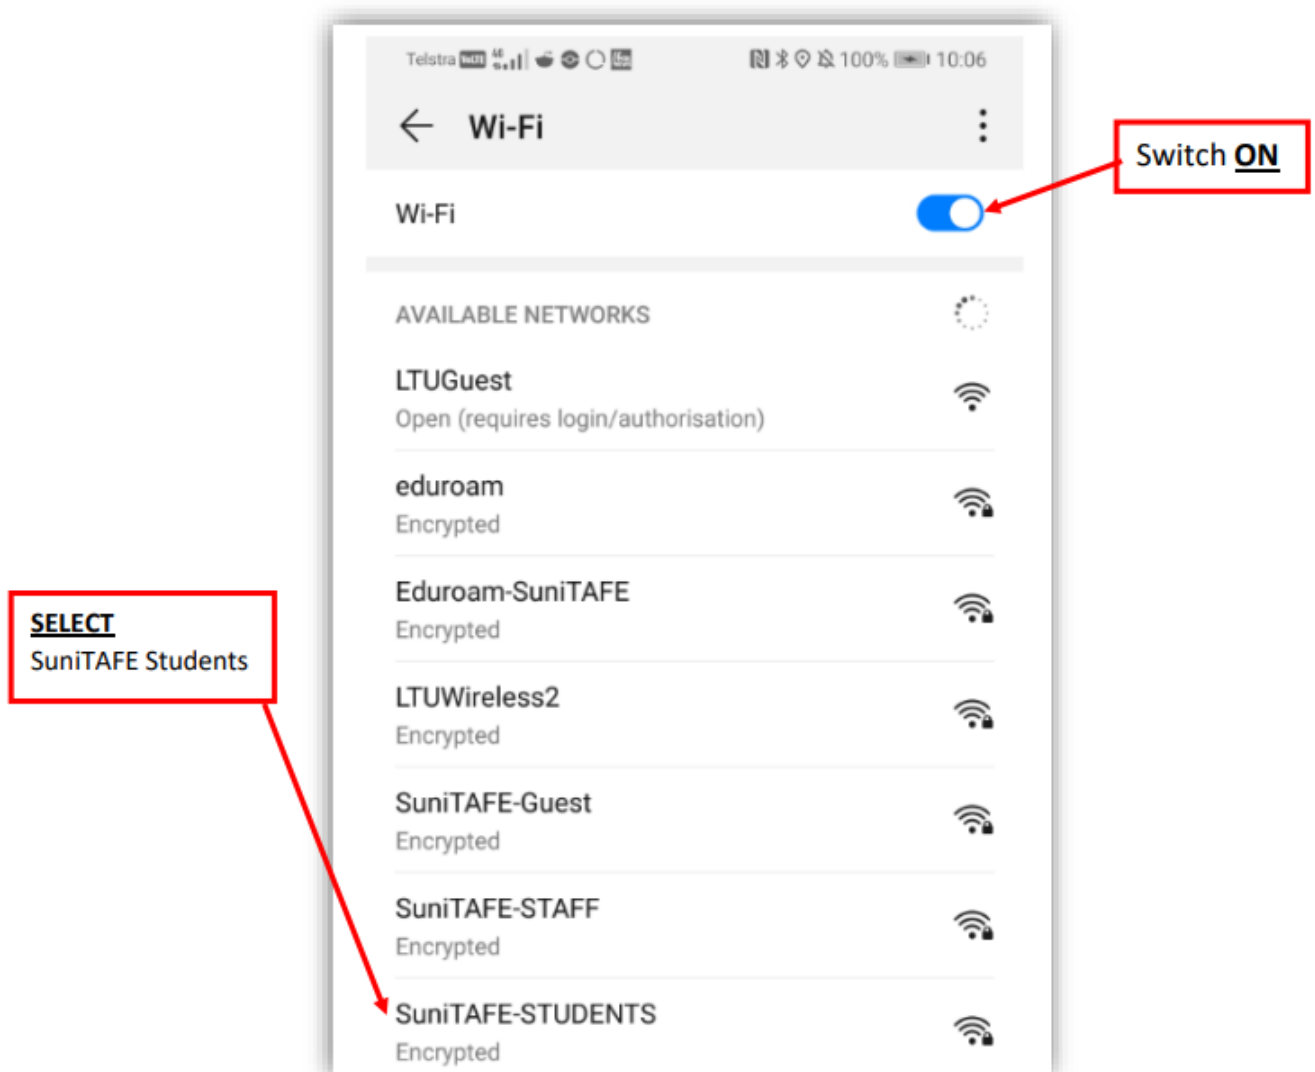

Connecting to SuniTAFE Student WIFI – Samsung/Android Phone

- Select **Settings** on your Phone
- Select WIFI

Connecting to SuniTAFE Student WIFI – Samsung/Android Phone